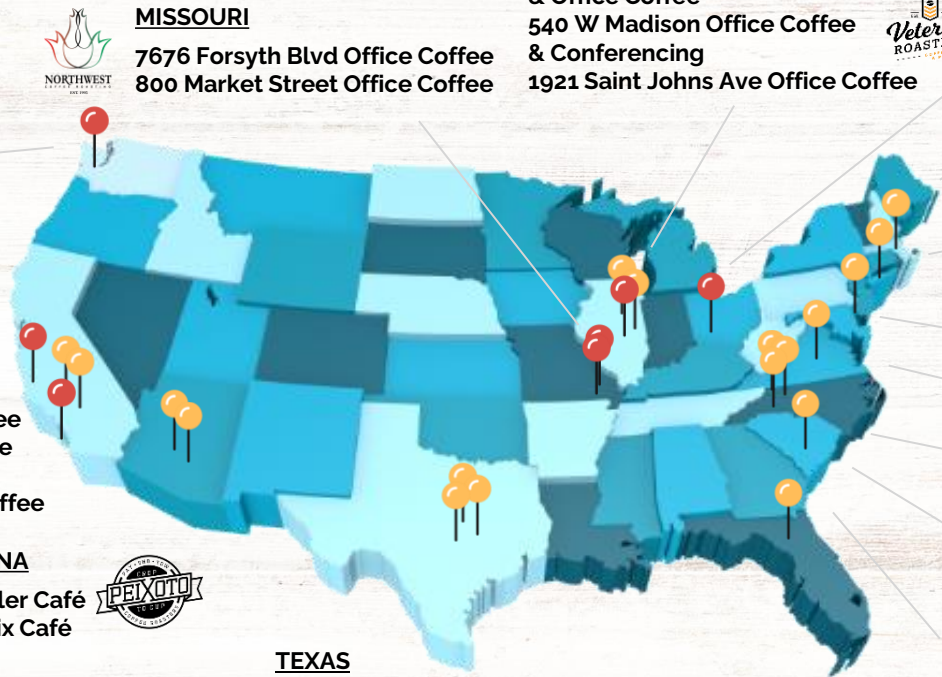

Local & Minority-Owned Coffee Partners

WASHINGTON

401 Union Street
Office Coffee

CALIFORNIA

Simi Valley American Café
Westlake Café
3 Better World Circle Office Coffee
555 California Street Office Coffee
1020 Marsh Street Office Coffee
2049 Century Park East Office Coffee

ARIZONA

Chandler Café
Phoenix Café

TEXAS

Addison Café
Fort Worth Café
Plano Corporate

ILLINOIS

110 N Wacker Coffee Bar & Office Coffee
540 W Madison Office Coffee & Conferencing
1921 Saint Johns Ave Office Coffee

COLECTIVO

OHIO

8890 Lyra Drive
Office Coffee

MASSACHUSETTS
100 Federal St

NEW YORK
Café One OBP

MARYLAND

Hunt Valley

VIRGINIA

Villa Park Café

NORTH CAROLINA

Bytes Café
Taste Café
BofA Tower
CLT Work Café

SOUTH CAROLINA

200 Meeting Street
Office Coffee

FLORIDA

Jacksonville Southside