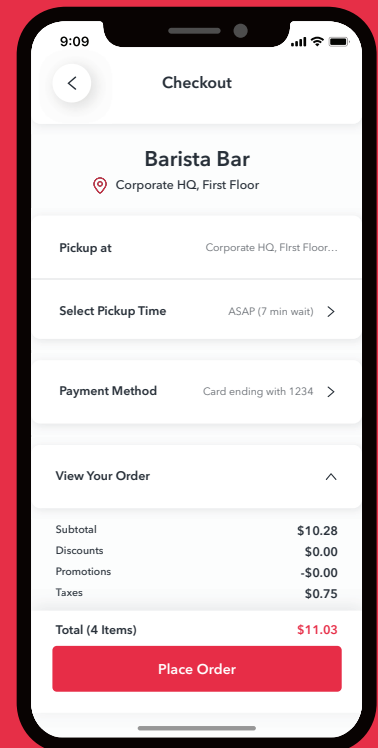

How to Order Ahead

1

Find and Select your location.

2

Choose a Station to browse, make a selection, and customize your order.

3

View Basket to select a pickup time, input payment, and place order.

Get the App