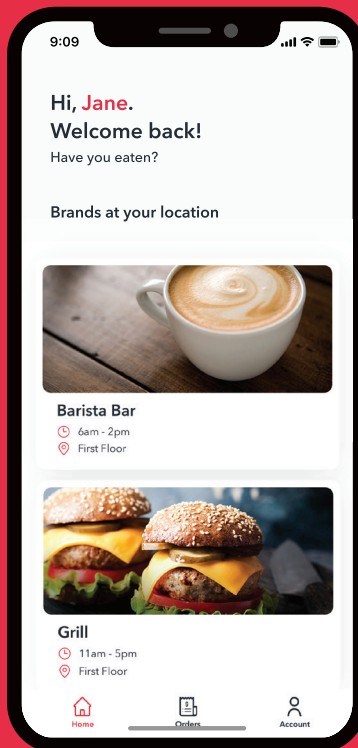

How to Order Ahead

1

Find and Select your location.

2

Choose a Station to browse, make a selection, and customize your order.

3

View Basket to select a pickup time, input payment, and place order.

Get the App